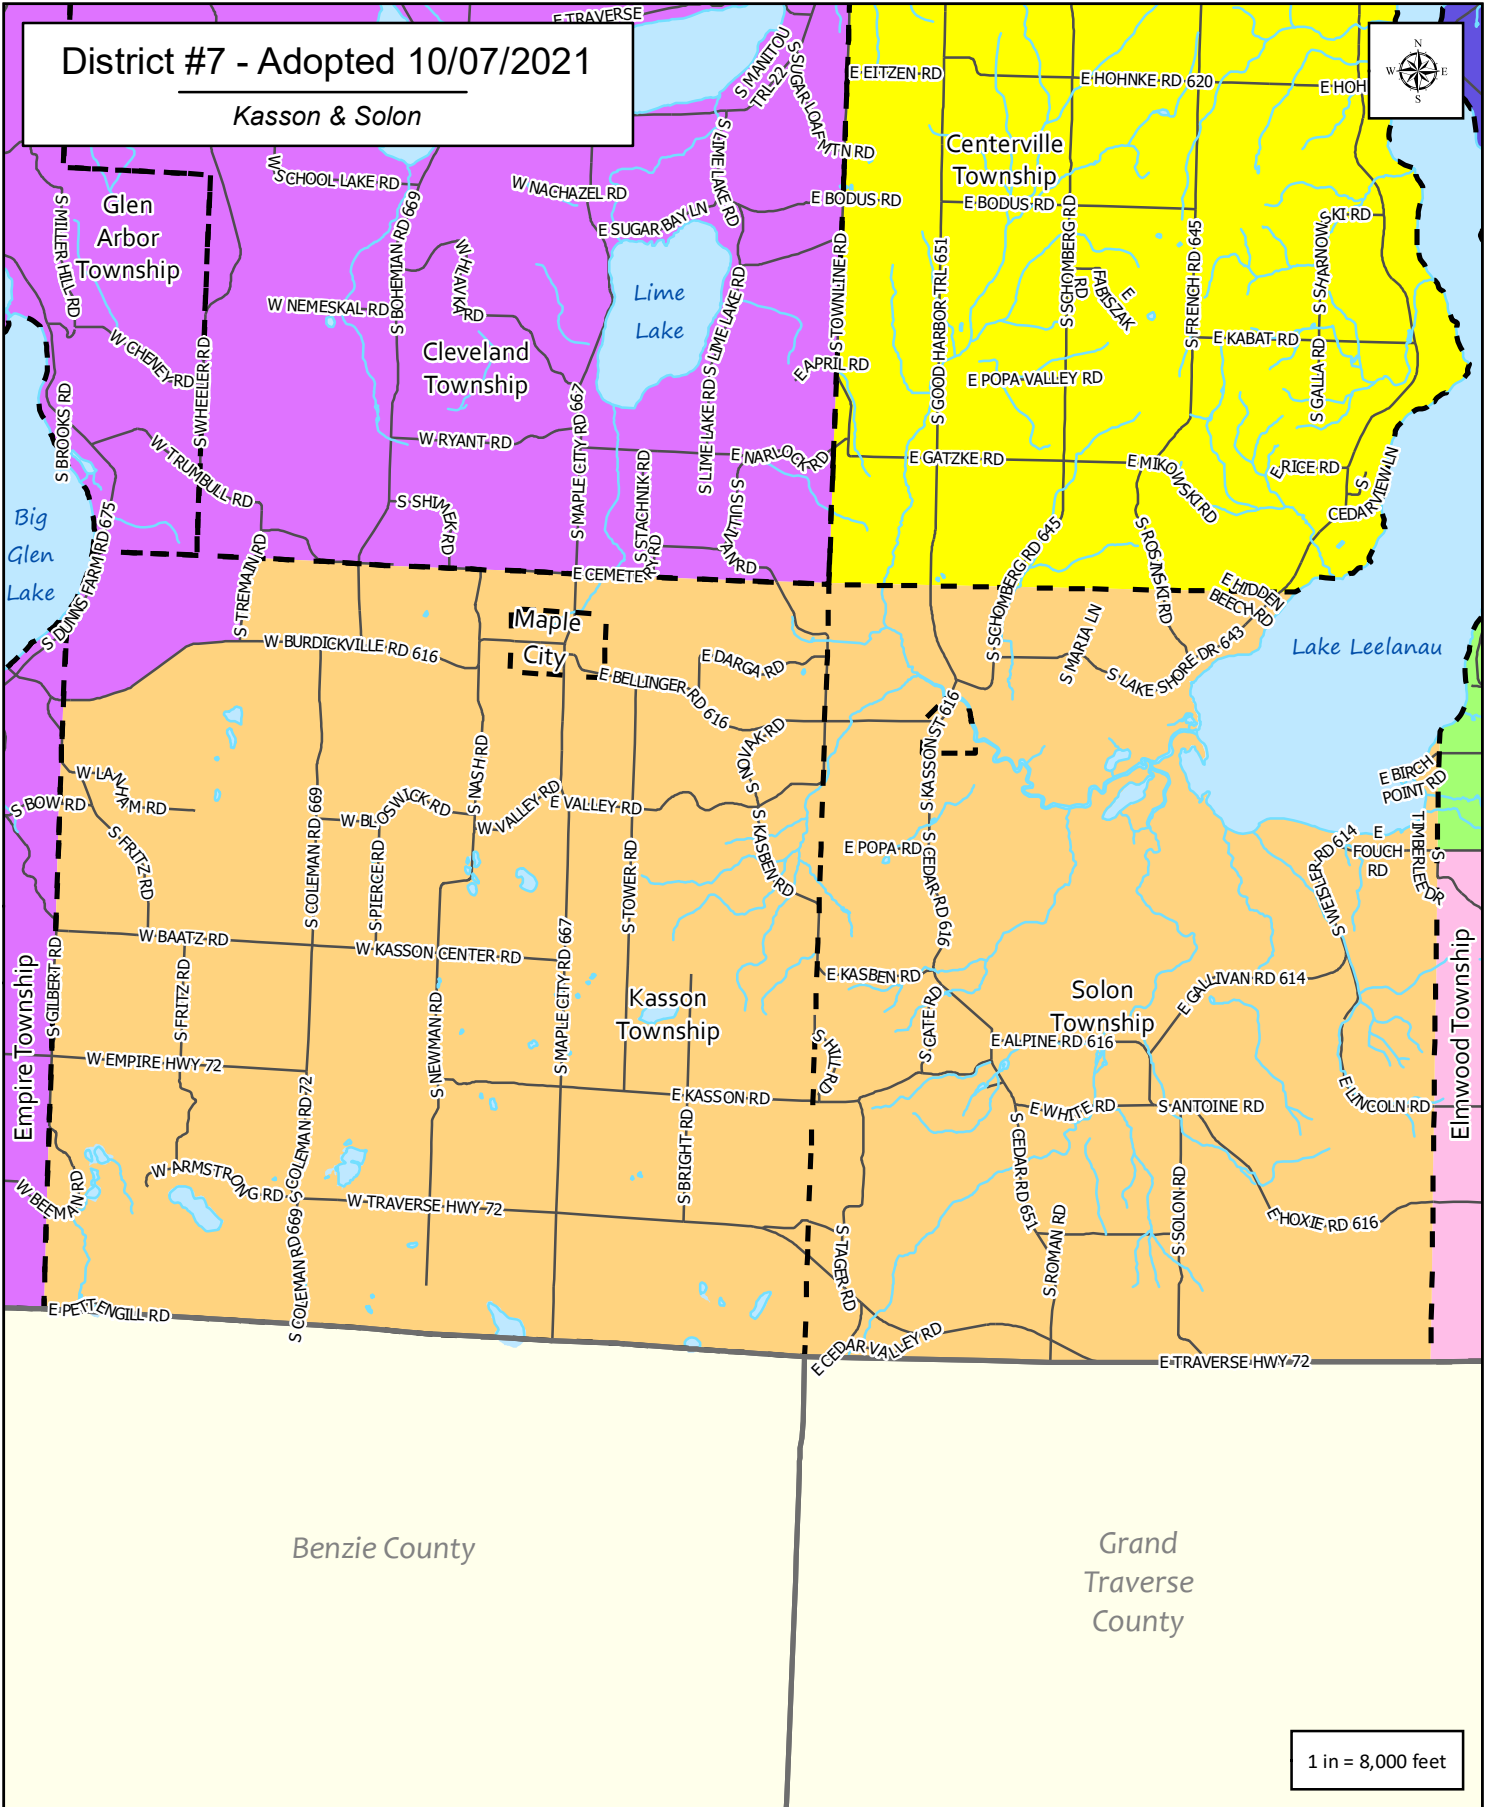

District #7 - Adopted 10/07/2021

Kasson & Solon

1 in = 8,000 feet

- District #1
- District #3
- District #5
- District #7
- Municipalities
- District #2
- District #4
- District #6
- Counties
- Centerlines