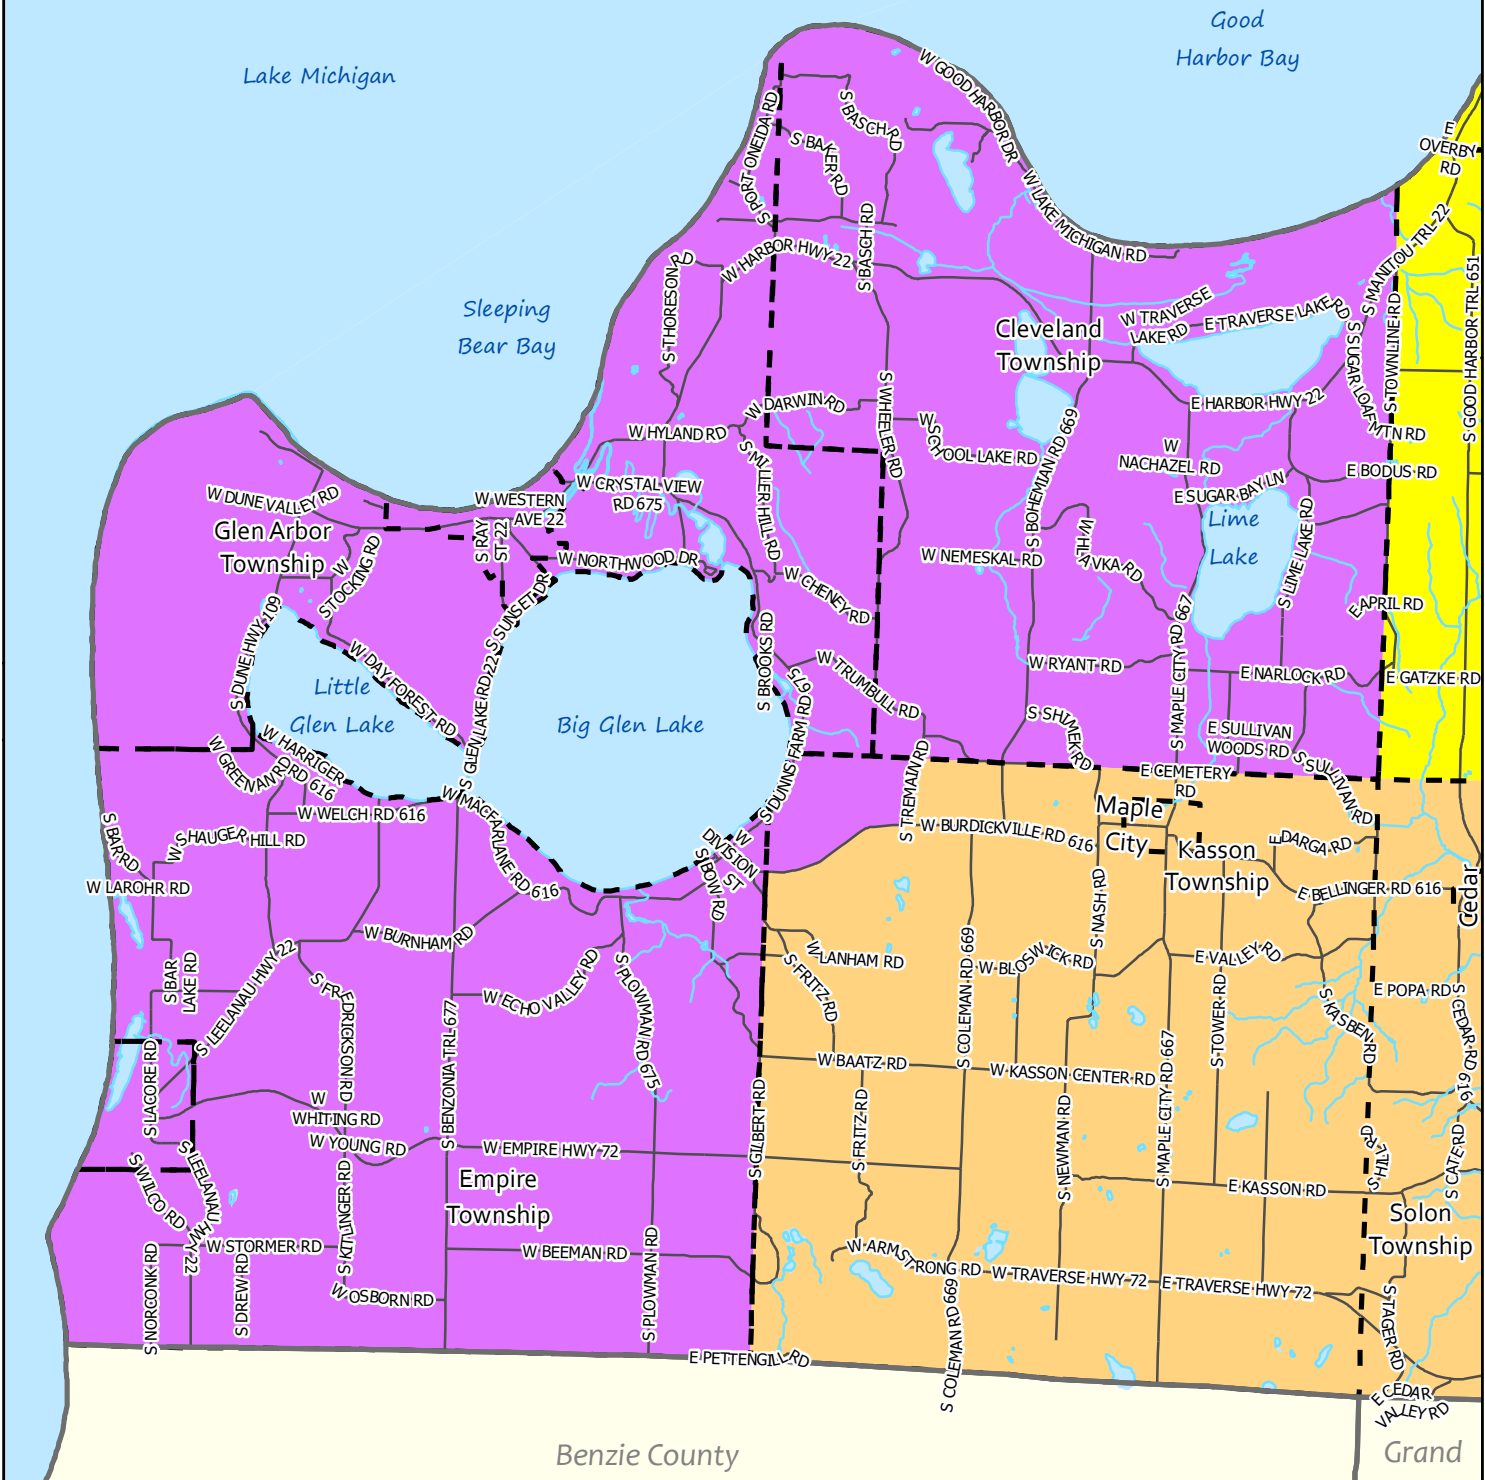

Redistricting Proposal #7 (9/28/2021)
 Adopted: 10/07/2021

Fox Islands
 (Leelanau Township)

Leelanau County, Michigan

N Manitou Island
 (Leland Township)

S Manitou Island
 (Glen Arbor Township)

District #1	District #3	District #5	District #7	Municipalities
District #2	District #4	District #6	Counties	

District #2 - Adopted 10/07/2021

Elmwood & Bingham

4961 S West-Bay Shore Dr
4989 S West-Bay Shore Dr

District #3 - Adopted 10/07/2021

Bingham & Suttons Bay

1 in = 5,000 feet

- District #1
- District #3
- District #5
- District #7
- Municipalities
- District #2
- District #4
- District #6
- Counties
- Centerlines

District #5 - Adopted 10/07/2021

Centerville & Leland

1 in = 9,000 feet

- District #1
- District #3
- District #5
- District #7
- Municipalities
- District #2
- District #4
- District #6
- Counties
- Centerlines

District #6 - Adopted 10/07/2021

Empire, Glen Arbor, Cleveland, Kasson

1 in = 10,000 feet

- District #1
- District #3
- District #5
- District #7
- Municipalities
- District #2
- District #4
- District #6
- Counties
- Centerlines