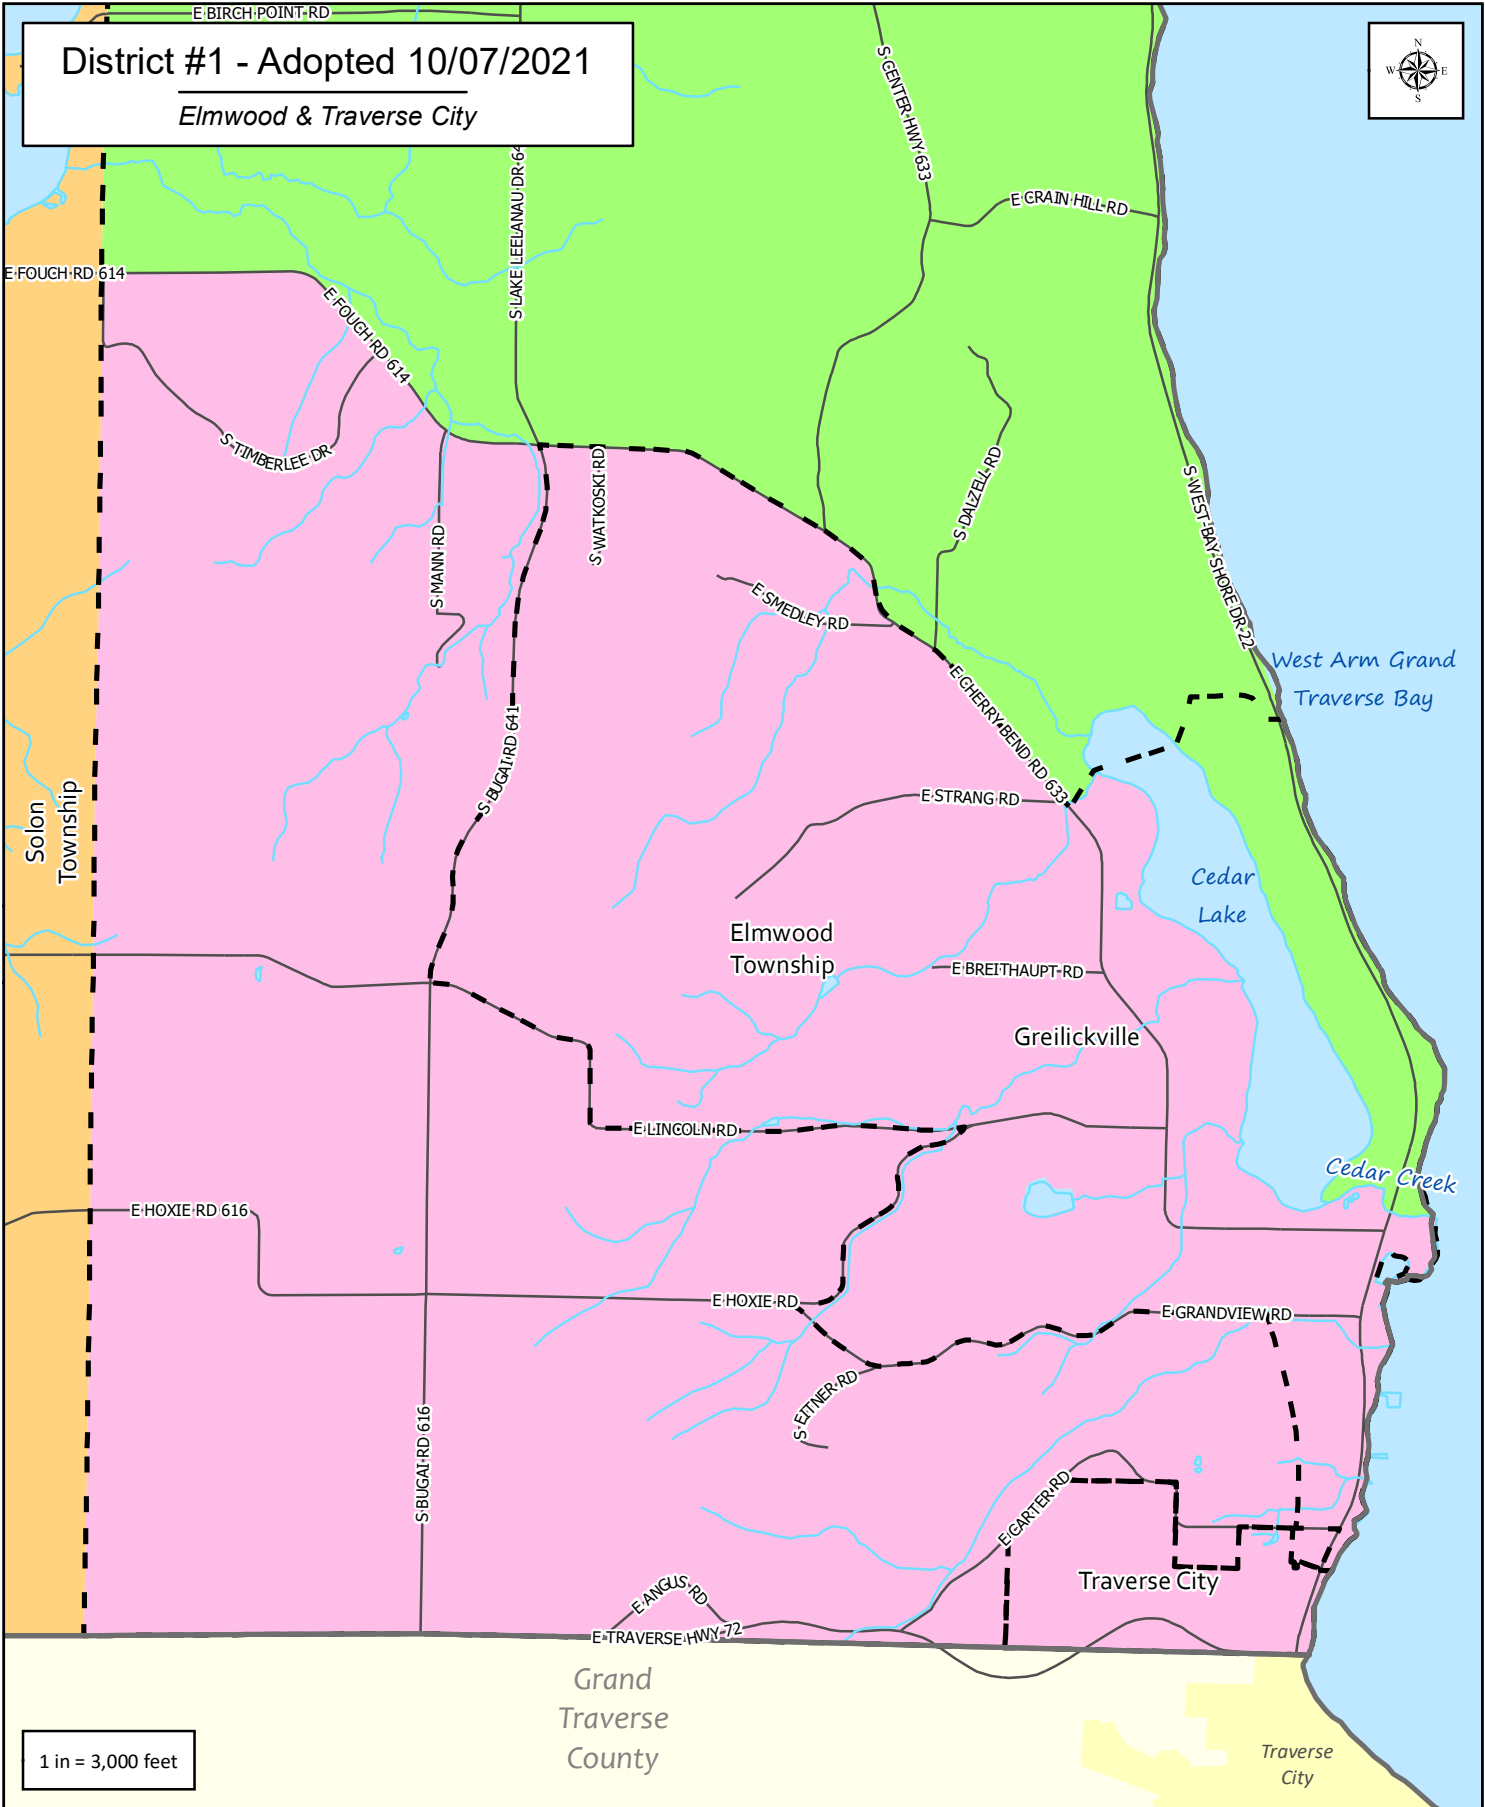

Redistricting Proposal #7 (9/28/2021)
 Adopted: 10/07/2021

Fox Islands
 (Leelanau Township)

Leelanau County, Michigan

N Manitou Island
 (Leland Township)

S Manitou Island
 (Glen Arbor Township)

District #1	District #3	District #5	District #7	Municipalities
District #2	District #4	District #6	Counties	

1 in = 6 miles

District #1 - Adopted 10/07/2021

Elmwood & Traverse City

- District #1
- District #3
- District #5
- District #7
- Municipalities
- District #2
- District #4
- District #6
- Counties
- Centerlines

District #2 - Adopted 10/07/2021

Elmwood & Bingham

4961 S West-Bay Shore Dr
4989 S West-Bay Shore Dr

District #3 - Adopted 10/07/2021

Bingham & Suttons Bay

1 in = 5,000 feet

- District #1
- District #3
- District #5
- District #7
- Municipalities
- District #2
- District #4
- District #6
- Counties
- Centerlines

District #6 - Adopted 10/07/2021

Empire, Glen Arbor, Cleveland, Kasson

1 in = 10,000 feet

- District #1
- District #3
- District #5
- District #7
- Municipalities
- District #2
- District #4
- District #6
- Counties
- Centerlines