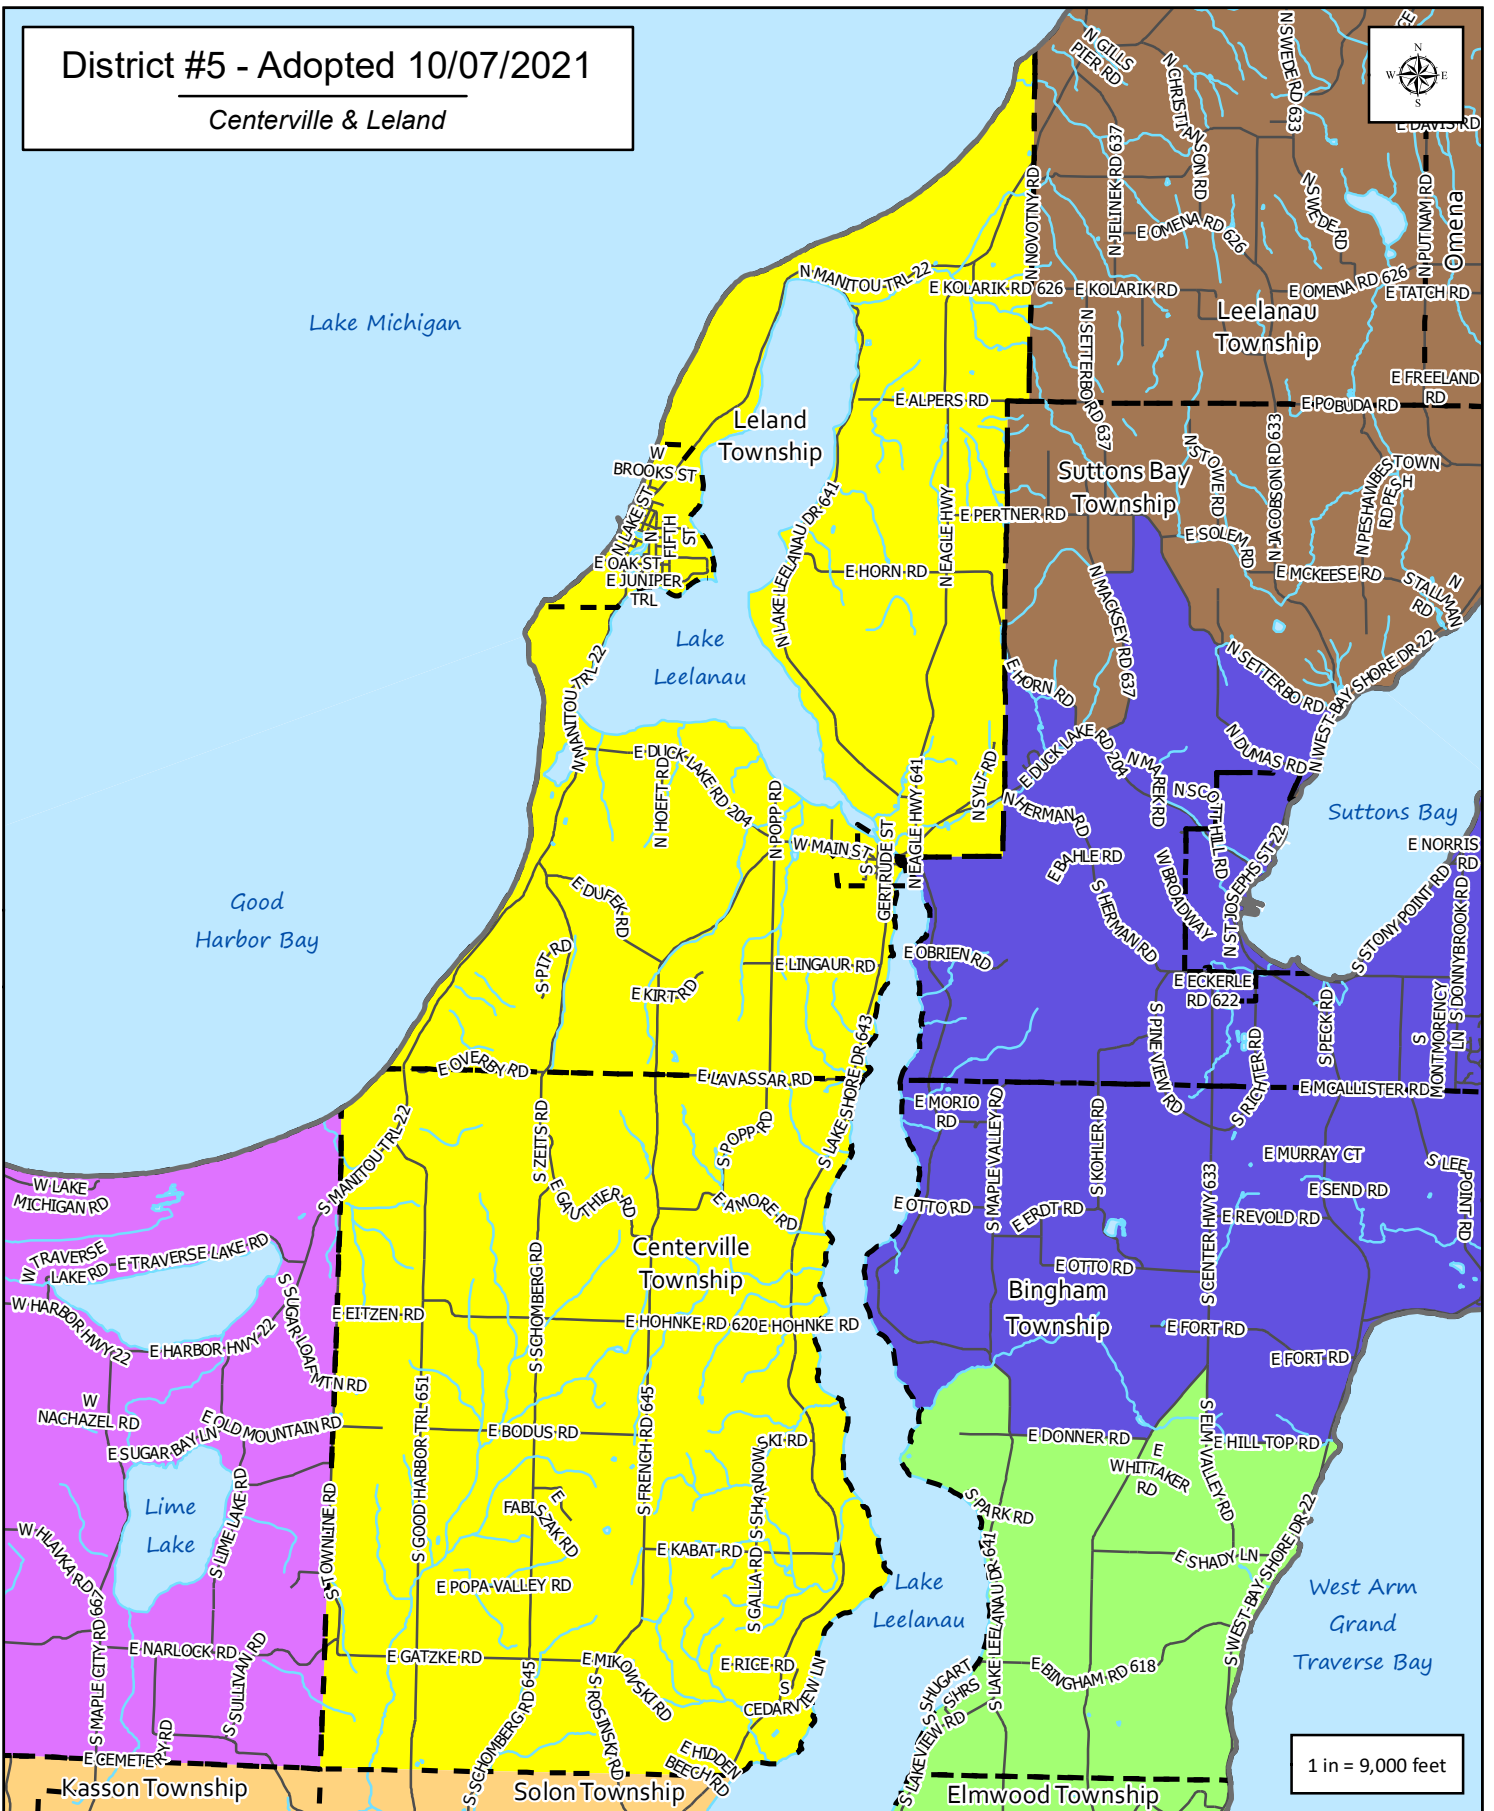

Redistricting Proposal #7 (9/28/2021)
 Adopted: 10/07/2021

Fox Islands
 (Leelanau Township)

Leelanau County, Michigan

N Manitou Island
 (Leland Township)

S Manitou Island
 (Glen Arbor Township)

District #1	District #3	District #5	District #7	Municipalities
District #2	District #4	District #6	Counties	

District #2 - Adopted 10/07/2021

Elmwood & Bingham

4961 S West-Bay Shore Dr
4989 S West-Bay Shore Dr

District #3 - Adopted 10/07/2021

Bingham & Suttons Bay

1 in = 5,000 feet

- District #1
- District #3
- District #5
- District #7
- Municipalities
- District #2
- District #4
- District #6
- Counties
- Centerlines

District #4 - Adopted 10/07/2021

Suttons Bay & Leelanau

1 in = 9,000 feet

- District #1
- District #2
- District #3
- District #5
- District #7
- District #4
- District #6
- Counties
- Municipalities
- Centerlines

District #5 - Adopted 10/07/2021

Centerville & Leland

1 in = 9,000 feet

- District #1
- District #3
- District #5
- District #7
- Municipalities
- District #2
- District #4
- District #6
- Counties
- Centerlines