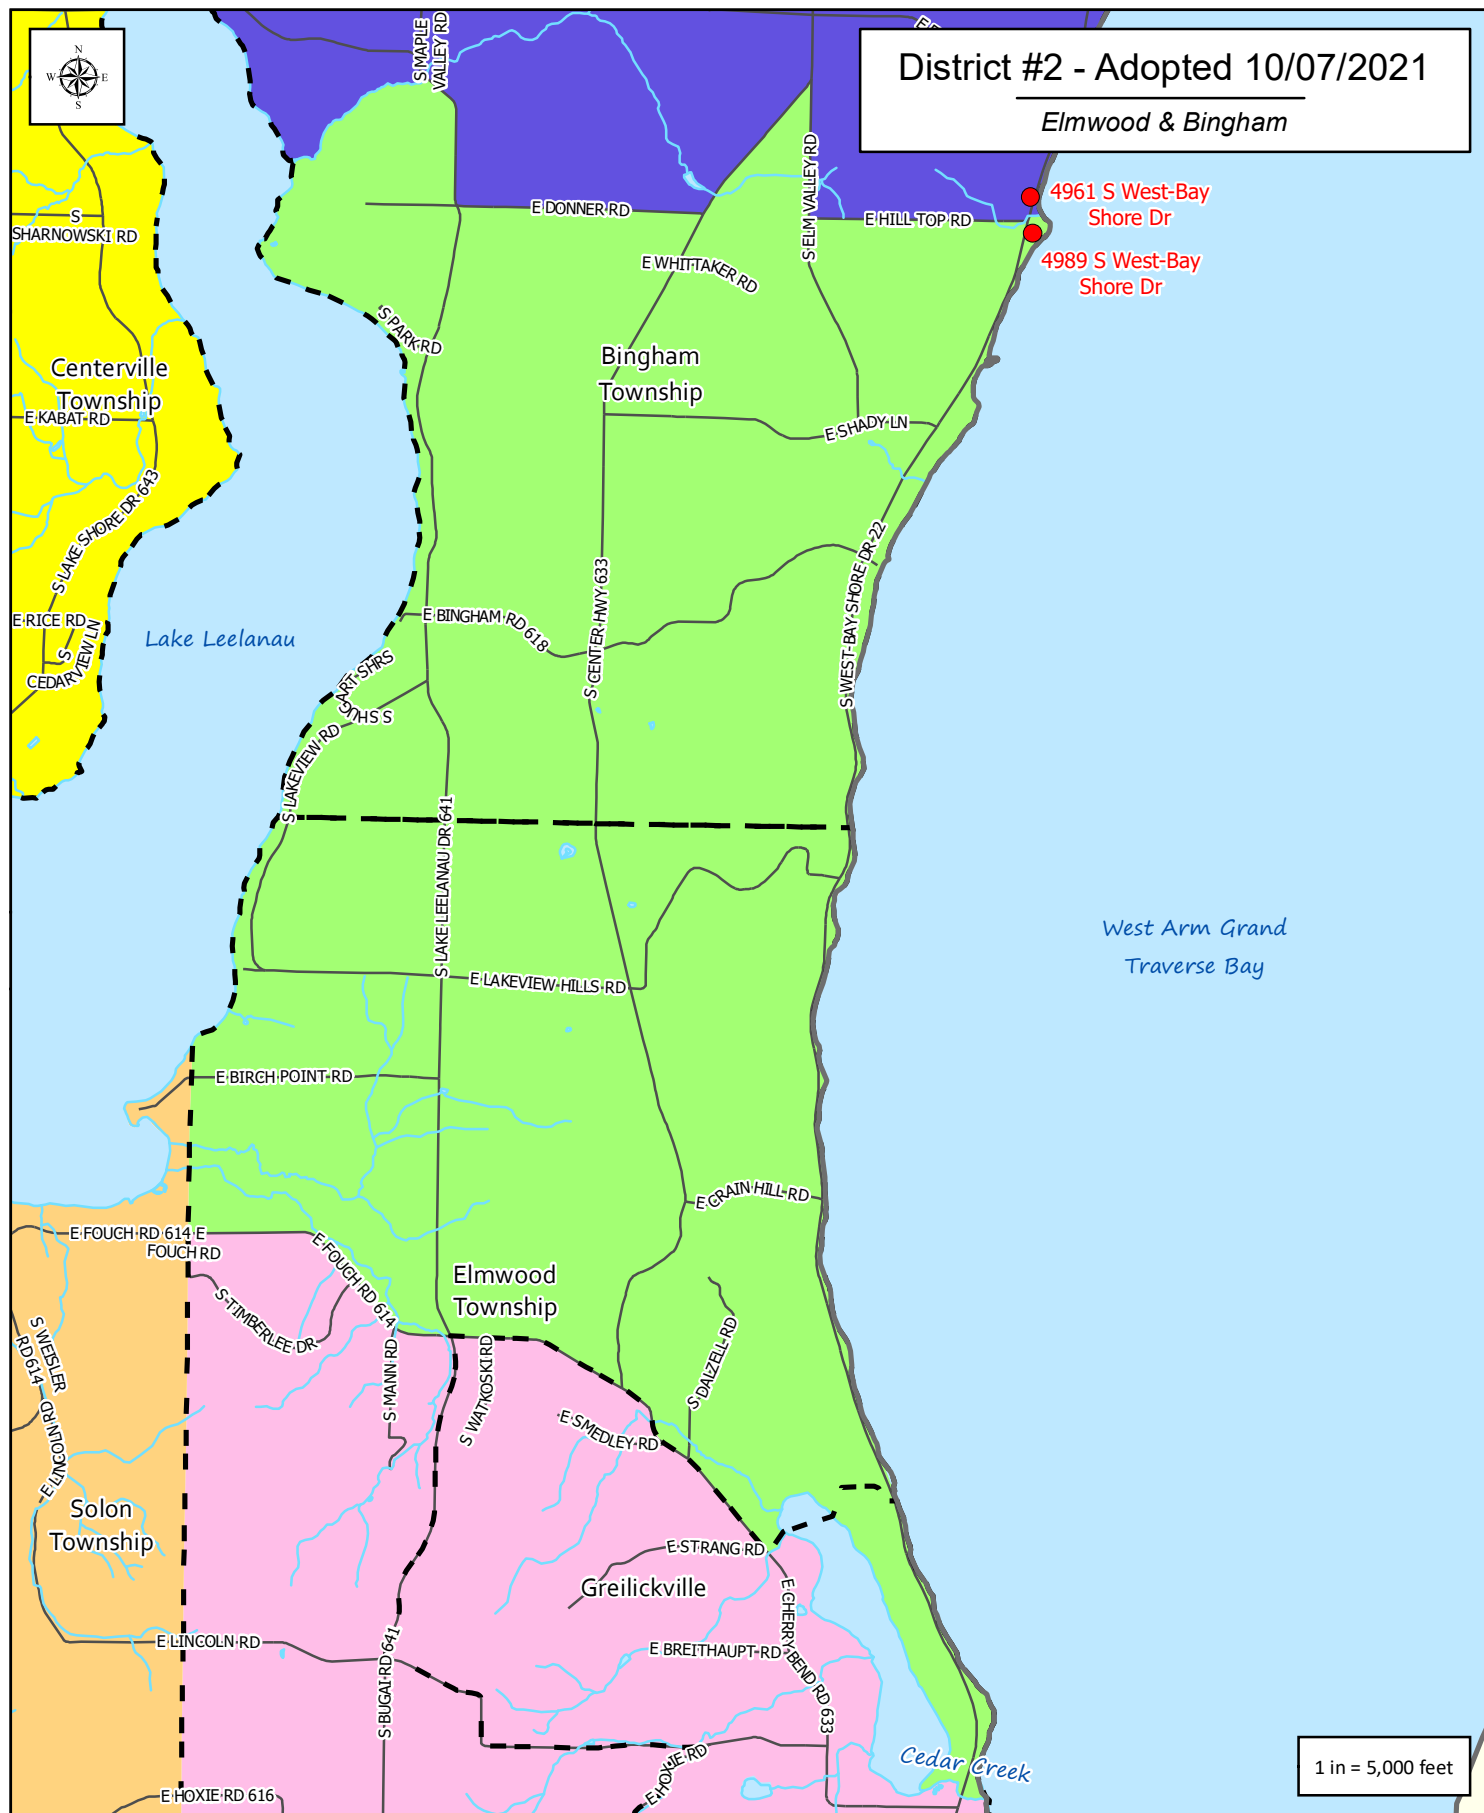

Redistricting Proposal #7 (9/28/2021)
 Adopted: 10/07/2021

Fox Islands
 (Leelanau Township)

Leelanau County, Michigan

N Manitou Island
 (Leland Township)

S Manitou Island
 (Glen Arbor Township)

District #1	District #3	District #5	District #7	Municipalities
District #2	District #4	District #6	Counties	

1 in = 6 miles

District #1 - Adopted 10/07/2021

Elmwood & Traverse City

- District #1
- District #3
- District #5
- District #7
- Municipalities
- District #2
- District #4
- District #6
- Counties
- Centerlines

District #2 - Adopted 10/07/2021

Elmwood & Bingham

4961 S West-Bay Shore Dr
4989 S West-Bay Shore Dr

District #3 - Adopted 10/07/2021

Bingham & Suttons Bay

1 in = 5,000 feet

- District #1
- District #3
- District #5
- District #7
- Municipalities
- District #2
- District #4
- District #6
- Counties
- Centerlines

District #4 - Adopted 10/07/2021

Suttons Bay & Leelanau

1 in = 9,000 feet

- District #1
- District #2
- District #3
- District #5
- District #7
- District #4
- District #6
- Counties
- Municipalities
- Centerlines