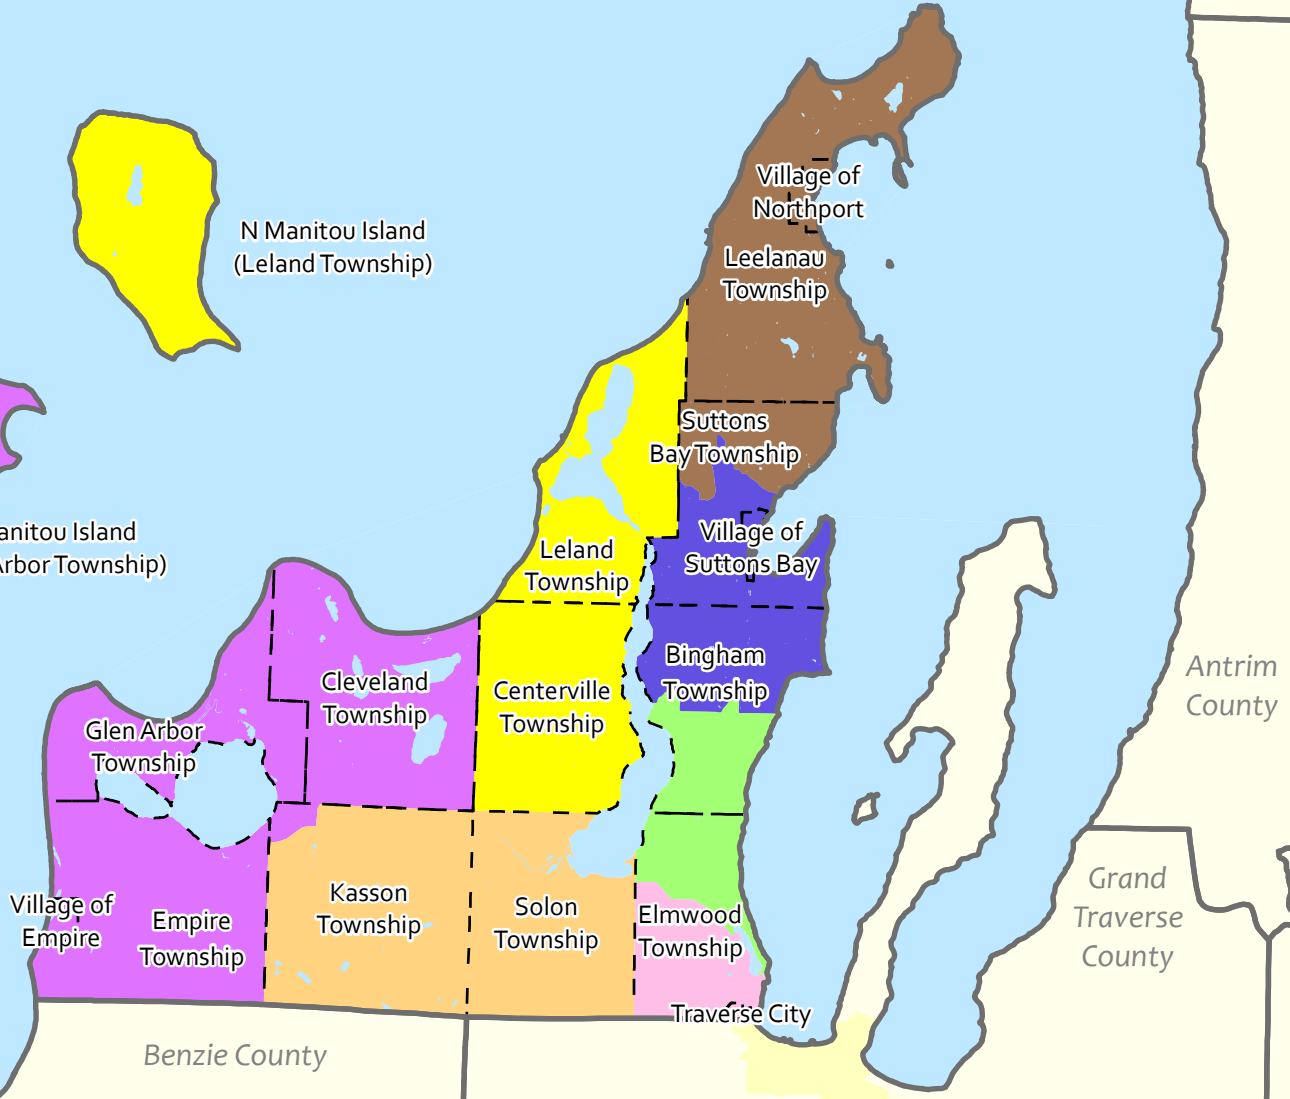

Redistricting Proposal #7 (9/28/2021)
 Adopted: 10/07/2021

Fox Islands
 (Leelanau Township)

Leelanau County, Michigan

N Manitou Island
 (Leland Township)

S Manitou Island
 (Glen Arbor Township)

District #1	District #3	District #5	District #7	Municipalities
District #2	District #4	District #6	Counties	

1 in = 6 miles

District #1 - Adopted 10/07/2021

Elmwood & Traverse City

- District #1
- District #3
- District #5
- District #7
- Municipalities
- District #2
- District #4
- District #6
- Counties
- Centerlines

District #2 - Adopted 10/07/2021

Elmwood & Bingham

4961 S West-Bay Shore Dr
4989 S West-Bay Shore Dr

District #3 - Adopted 10/07/2021

Bingham & Suttons Bay

1 in = 5,000 feet

- District #1
- District #3
- District #5
- District #7
- Municipalities
- District #2
- District #4
- District #6
- Counties
- Centerlines

District #6 - Adopted 10/07/2021

Empire, Glen Arbor, Cleveland, Kasson

1 in = 10,000 feet

- District #1
- District #3
- District #5
- District #7
- Municipalities
- District #2
- District #4
- District #6
- Counties
- Centerlines