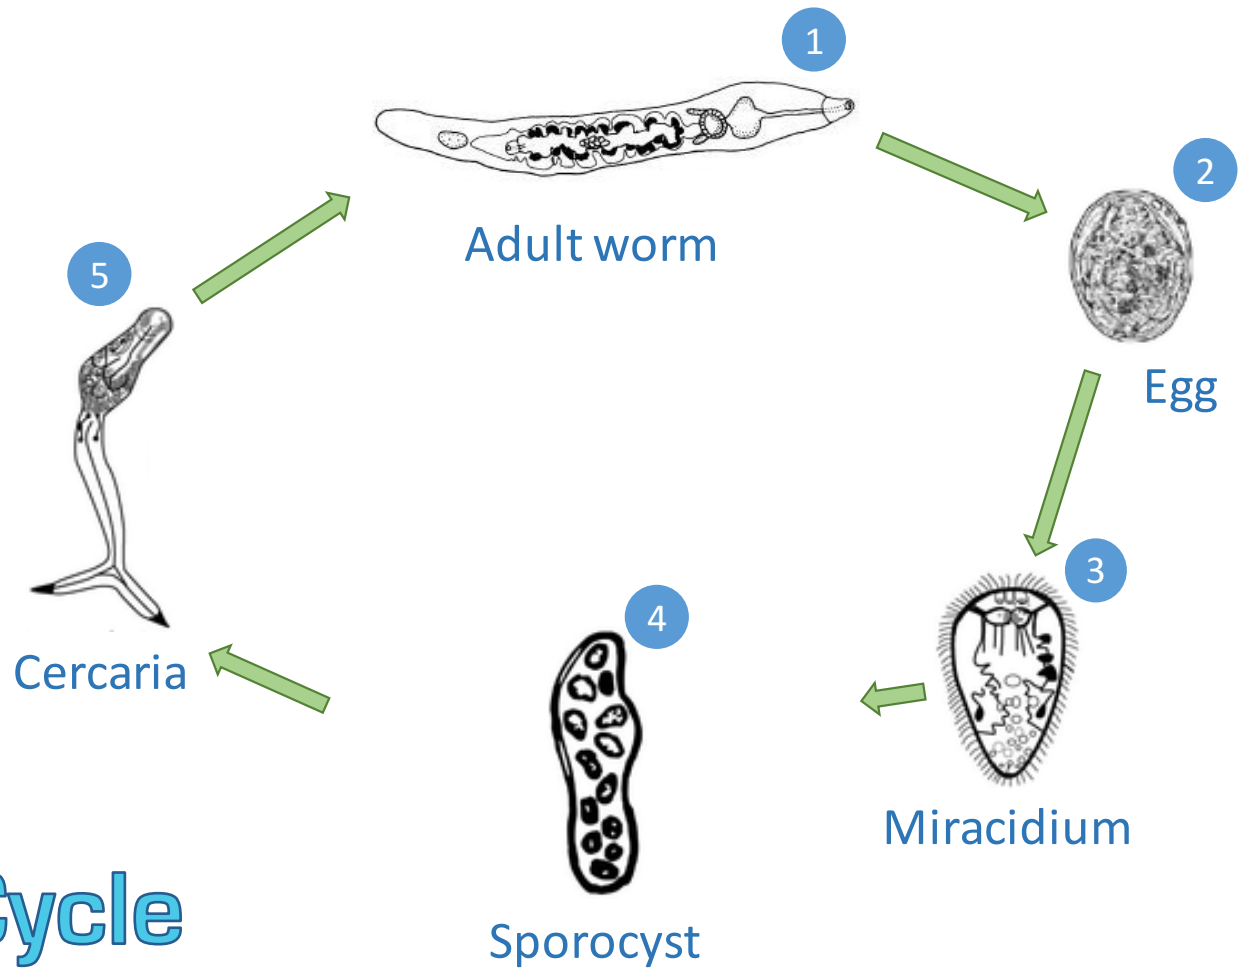

Leelanau Clean Water

Stay Healthy While Swimming: What to Consider
When Enjoying Northern Michigan Lakes

“Swimmer’s Itch: What it is, how to avoid it, what’s being done”

Swimmer's Itch: *What It Is*

The Life Cycle

Swimmer's Itch: *What It Is*

Swimmer's Itch: *How To Avoid It*

- Toweling off?

Swimmer's Itch: *How To Avoid It*

- Toweling off?
- Applying preventative cream?

Swimmer's Itch: *How To Avoid It*

- Toweling off?
- Applying preventative cream?
- Swimming in deep water?

Swimmer's Itch: *What's Being Done*

- Trapping/relocating mergansers on Lakes Glen, Lime, and Leelanau

Swimmer's Itch: *What's Being Done*

- Trapping/relocating mergansers on Lakes Glen, Lime, and Leelanau
 - Proven in 1985-86 on Glen Lake (~90% reduction)
 - Replicated in 2015-16 on Higgins Lake (~90% reduction)
 - FWS trapped 121 mergansers last week

Swimmer's Itch: *What's Being Done*

- Replacing snail infection rates with qPCR and establishing a water collection protocol for Michigan riparians

Swimmer's Itch: *What's Being Done*

- Training GLA biologists to trap/relocate mergansers and run qPCR samples