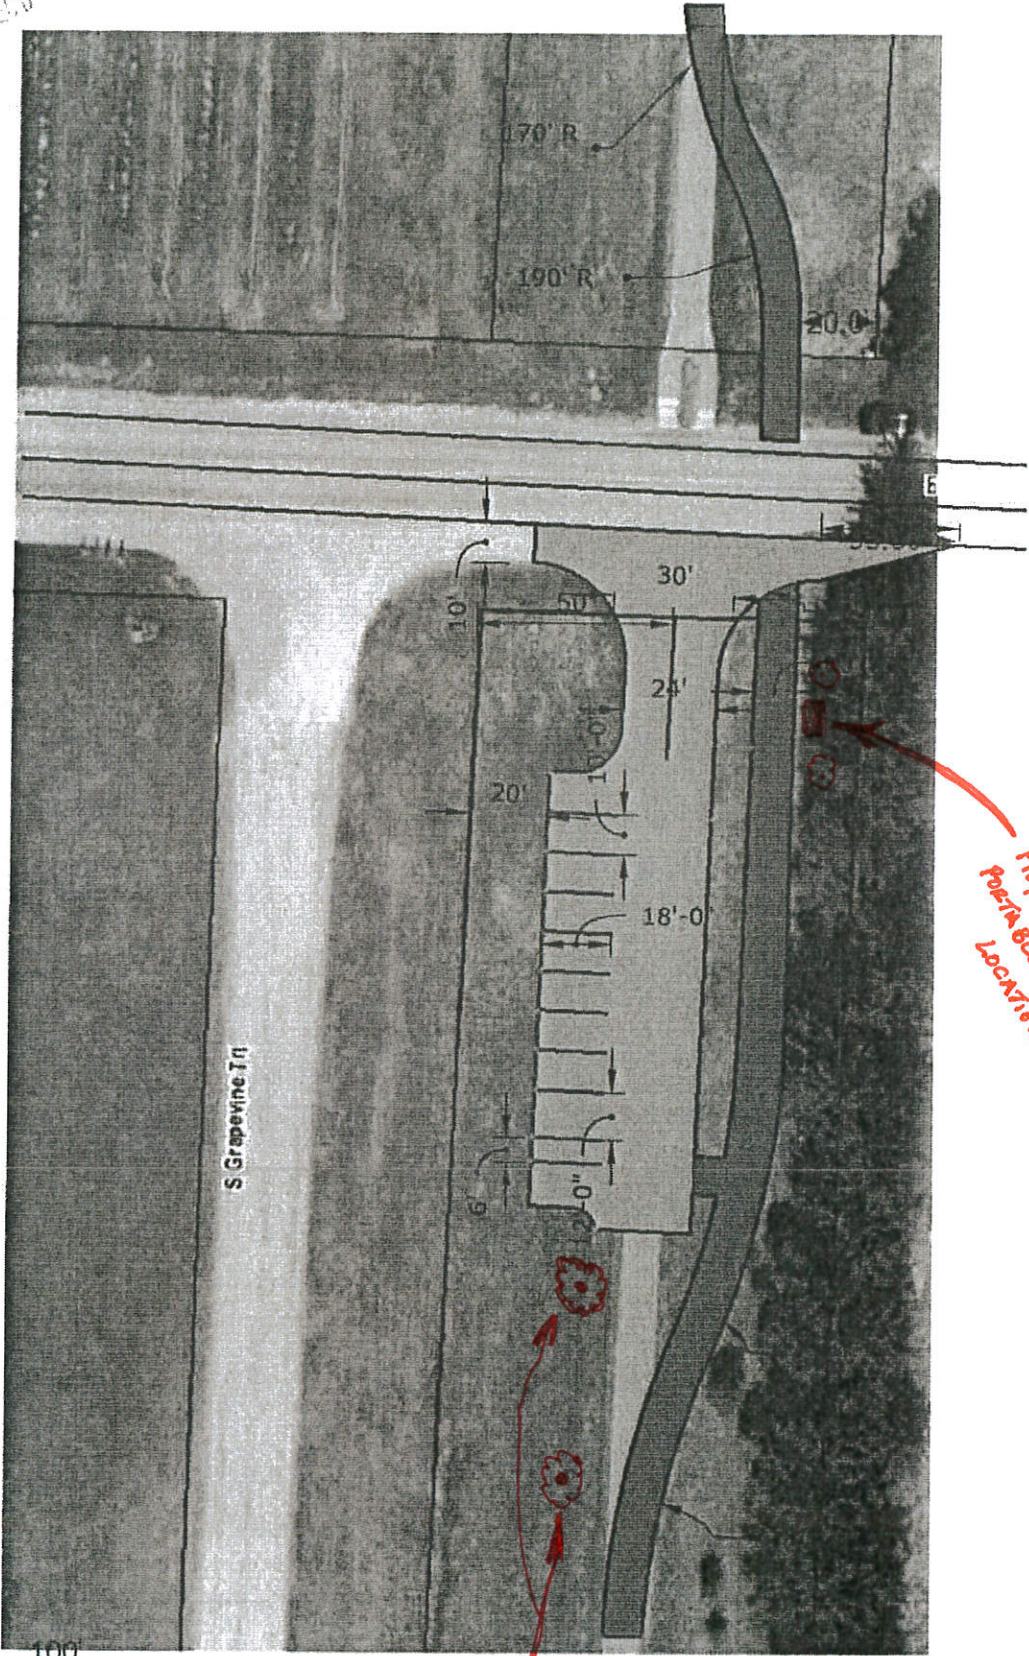

FEB 8 1920

Proposed
PORTA BLE TOILET
LOCATION

Proposed
TREE
LOCATIONS

8/4/2022
LEEUWEN TANK SLUP. AMENDMENT
by SWP

Shady Lane Parking Area
Site Plan
January 21, 2020