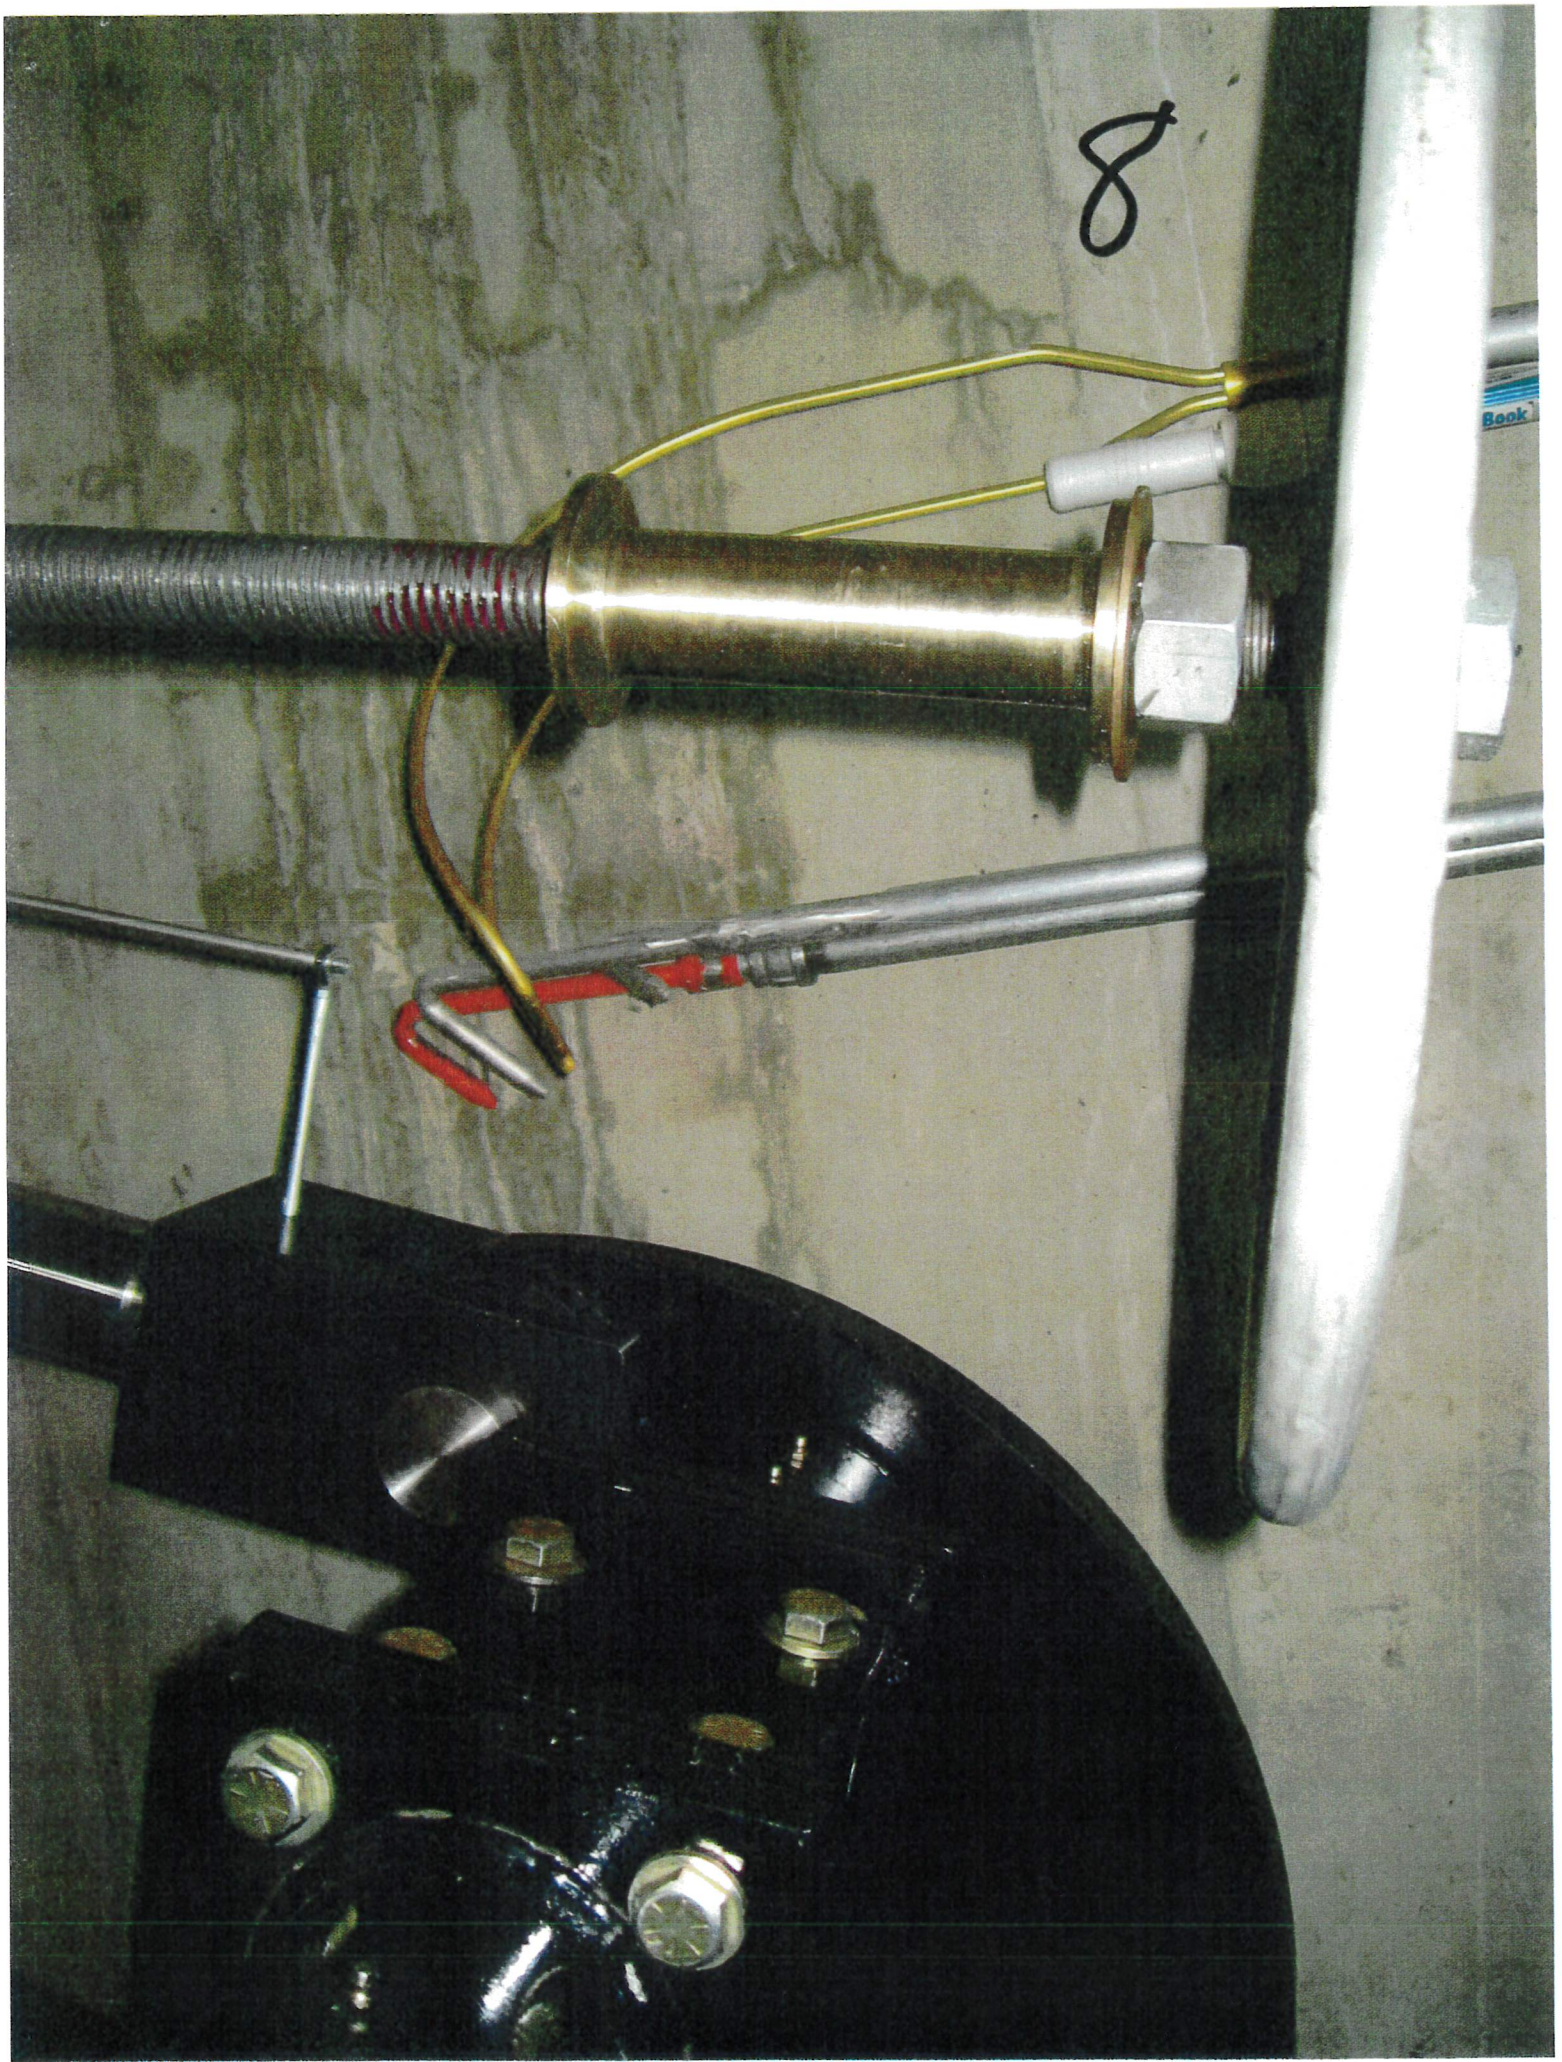

LELAND DAM  
Control Room  
Lock out

1  
10-22-2021

2

3

4

Top  
10-22-21

6

7