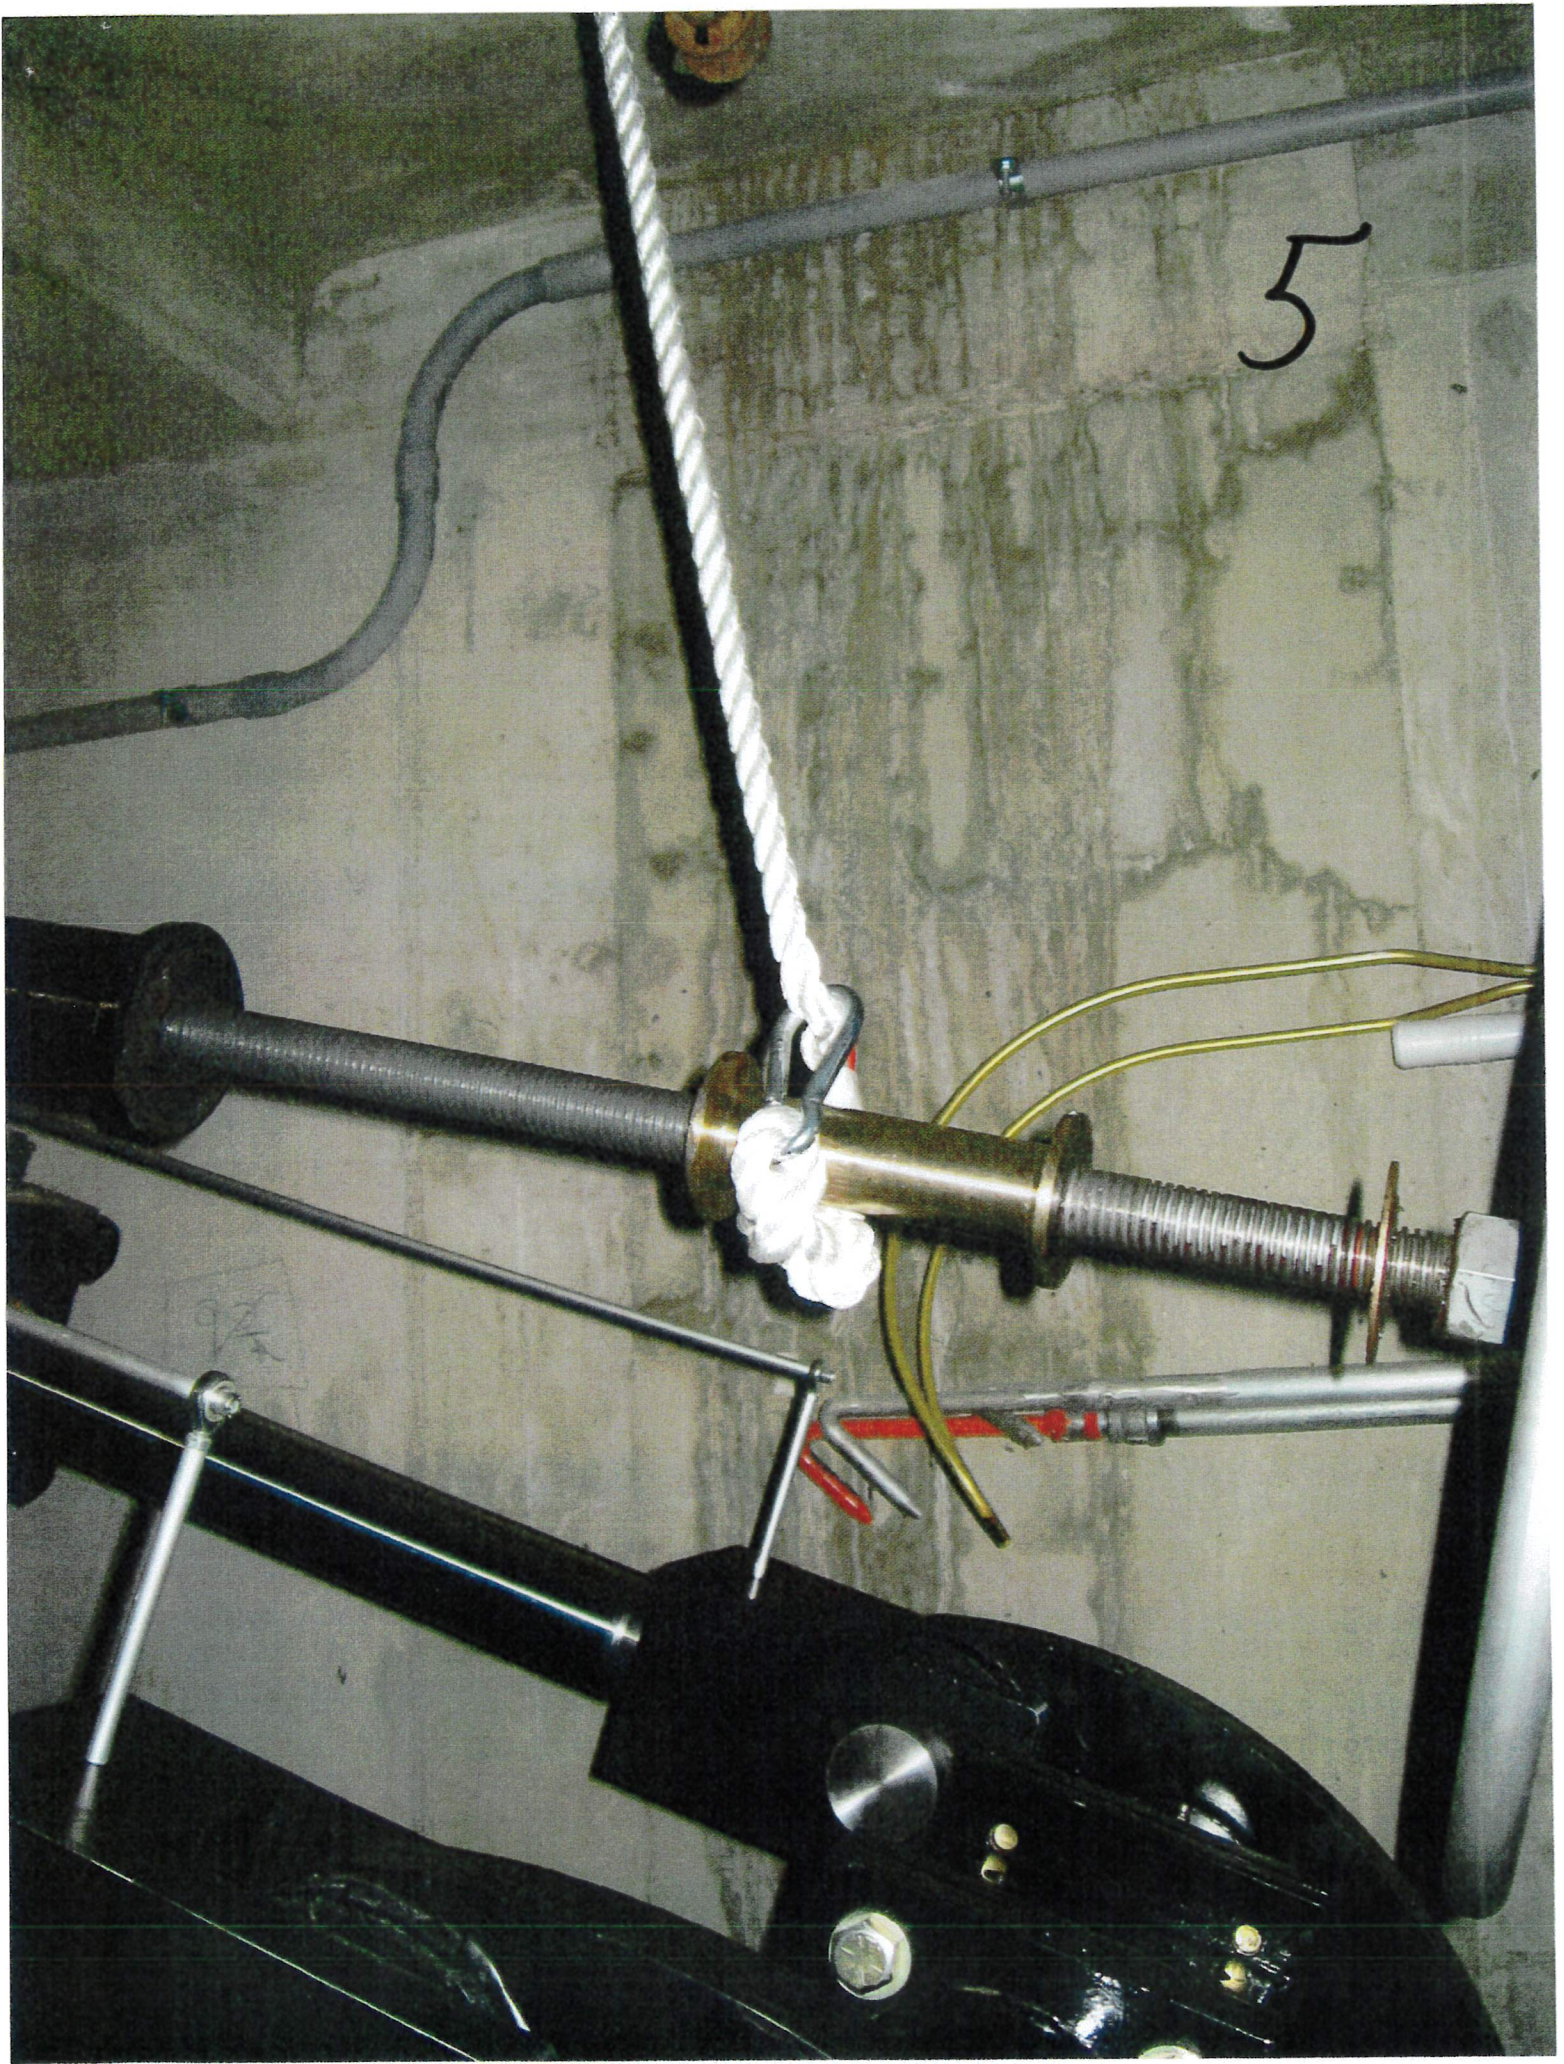

LELAND DAM  
Control Room  
Lock out

1  
10-22-2021

2

3

4

Top  
10-22-21

6

7