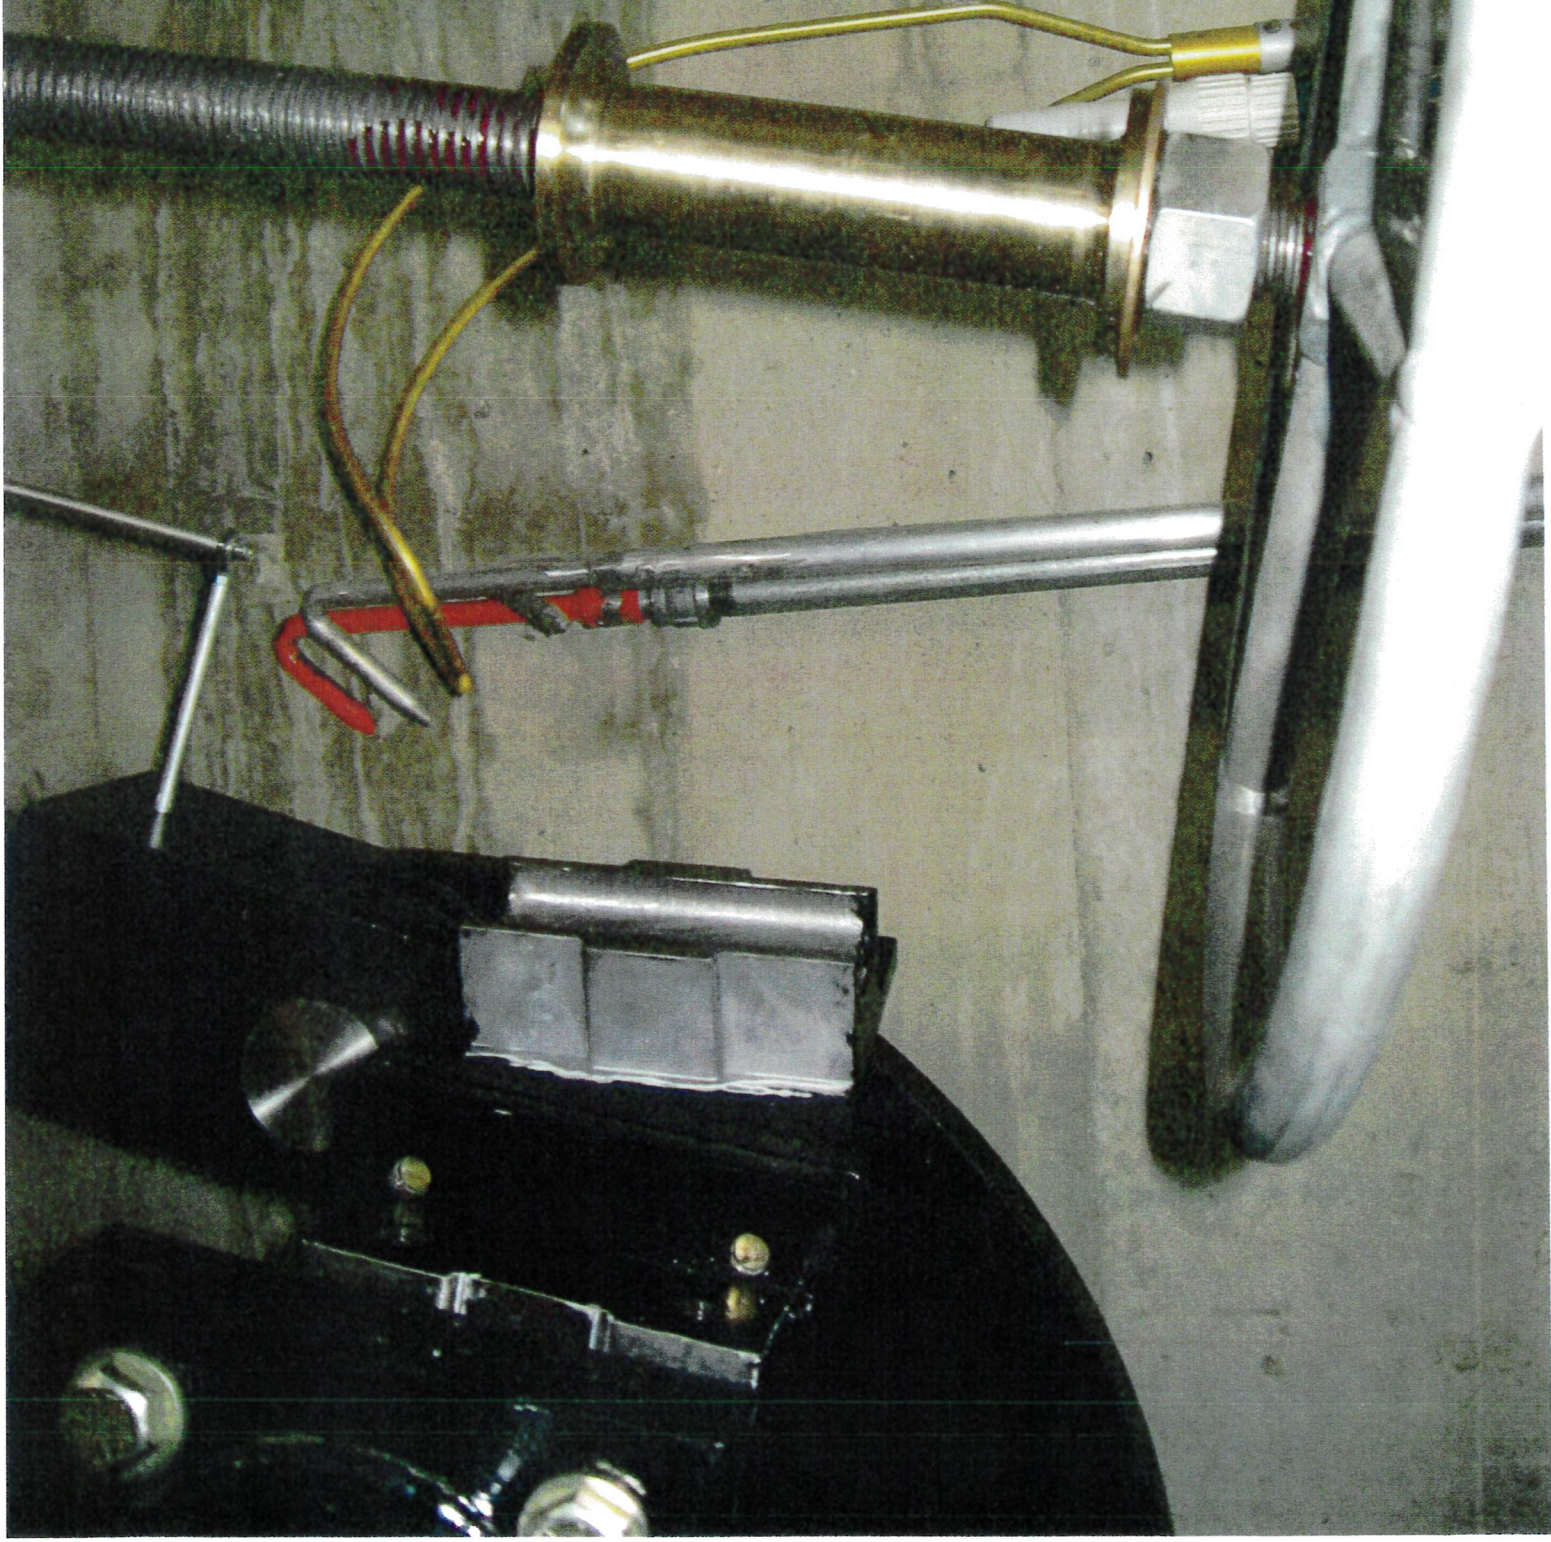

LELAND DAM  
Control Room  
Lock out

1  
10-22-2021

2

3

4

Top  
10-22-21

6

7