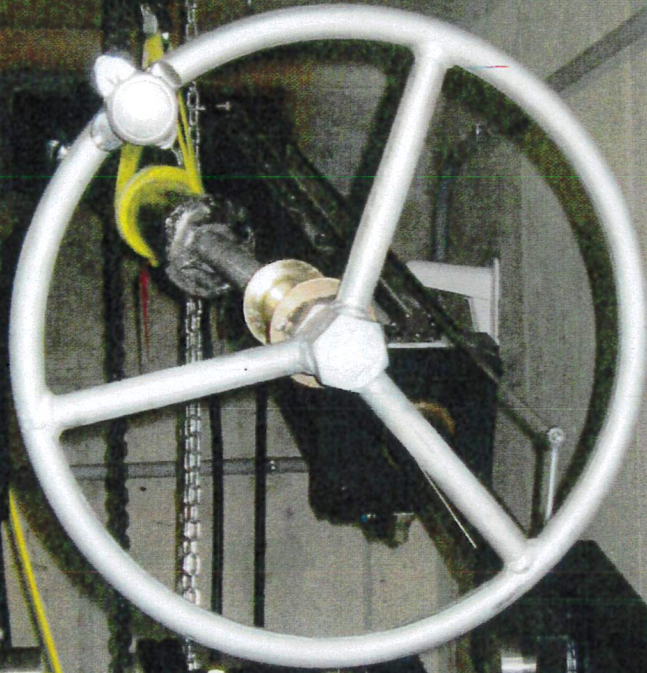

LELAND DAM  
Control Room  
Lock out

1  
10-22-2021

2

3

4

Top  
10-22-21

6

7